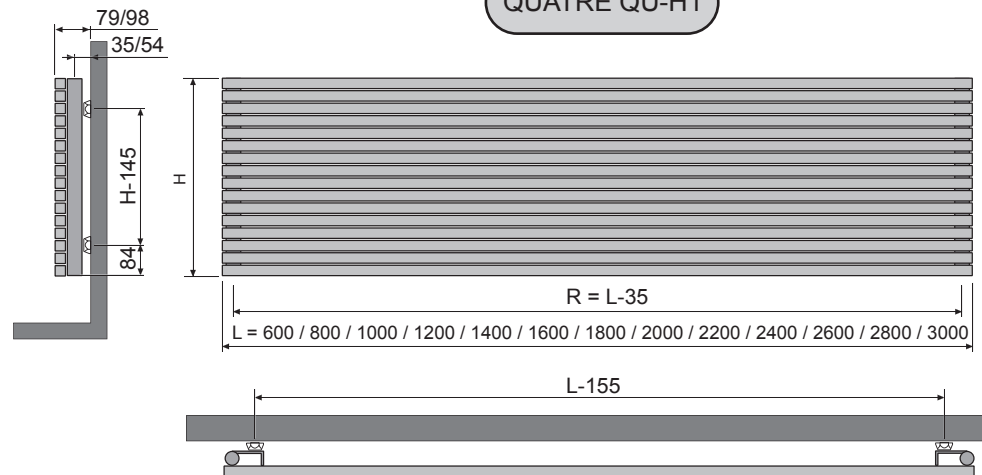

QUATRE QU-H2

QUATRE QU-H1

<2600mm (4x)

Ophanging (4x)
Fixation Murale (4x)
Wandbefestigung (4x)
Wall - support (4x)
Fijaciones murales (4x)
Supporto a muro (4x)

<2600mm (4x)

>=2600mm (6x)

Ophanging (6x)
Fixation Murale (6x)
Wandbefestigung (6x)
Wall - support (6x)
Fijaciones murales (6x)
Supporto a muro (6x)

>=2600mm (6x)